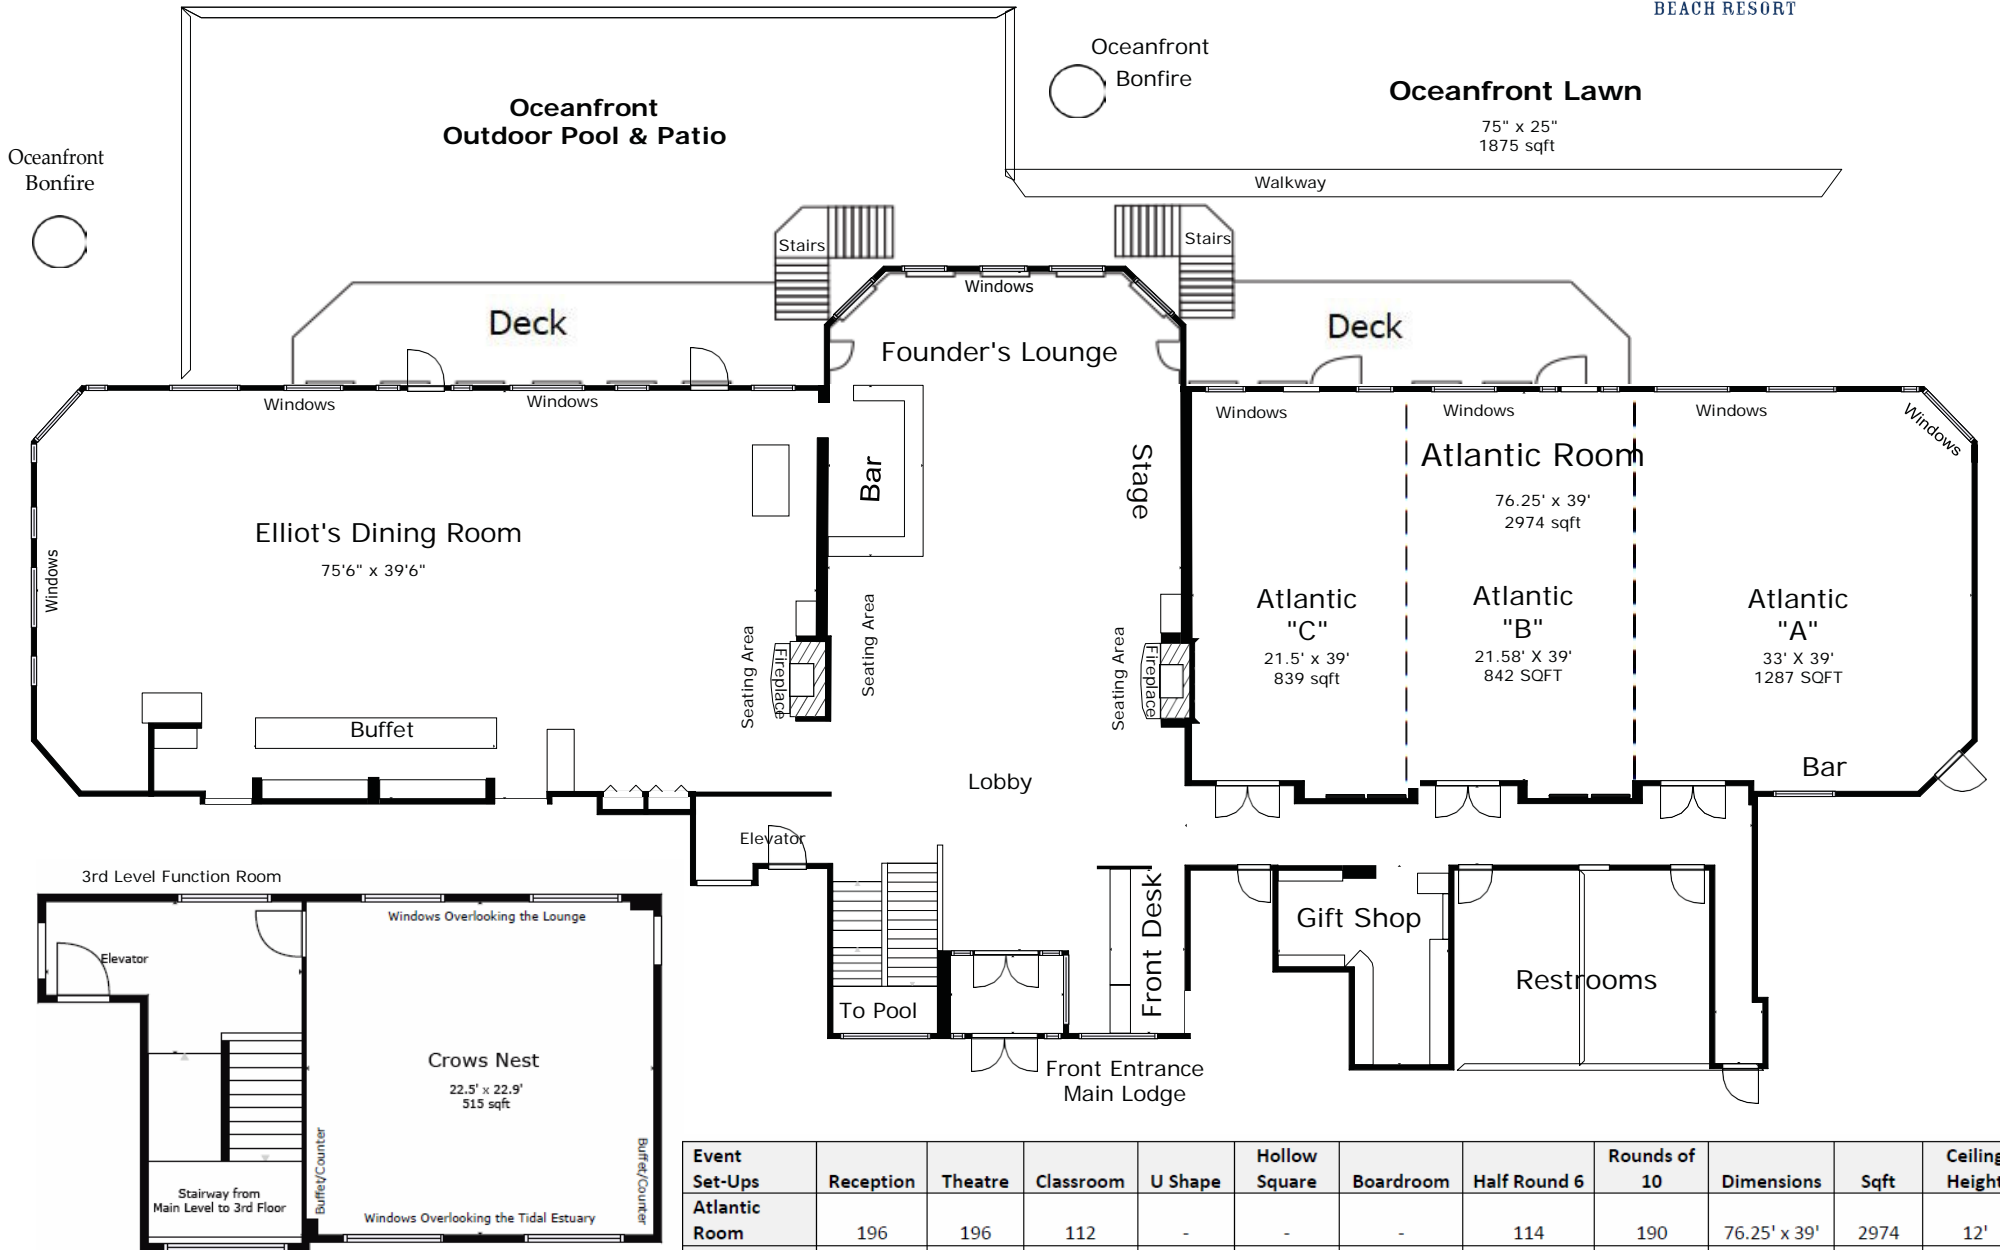

Main Lodge at White Point

(Main Level & Crow's Nest)

Atlantic Ocean

Event Set-Ups	Reception	Theatre	Classroom	U Shape	Hollow Square	Boardroom	Half Round 6	Rounds of 10	Dimensions	Sqft	Ceiling Height
Atlantic Room	196	196	112	-	-	-	114	190	76.25' x 39'	2974	12'
Atlantic A	70	70	48	30	48	32	42	70	33' x 39'	1287	12'
Atlantic B	63	63	32	30	32	30	36	60	21.58' x 39'	842	12'
Atlantic C	63	63	30	30	32	30	36	60	21.5' x 39'	839	12'
Atlantic AB	133	133	80	36	55	-	78	130	54.66' x 39'	2132	12'
Atlantic BC	126	126	64	34	40	-	72	120	43.25' x 39'	1687	12'
Crow's Nest	42	30	14	14	24	24	18	30	22.5' x 22.9'	515	12'